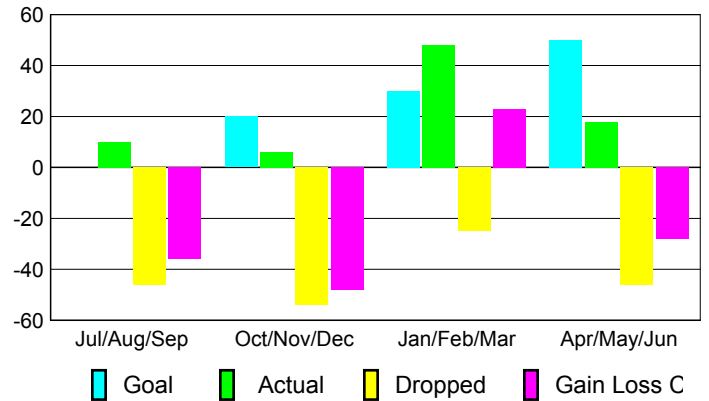

Membership Results 2008-2009

Goal, New, Dropped, Gain/Loss

Comparison of Membership Gain/Loss

Current Year Compared to the Previous Year