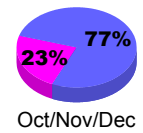

Membership Results
2008-2009

Membership
2007-2008

Month	Net Memb Goal	Actual New Memb	Actual Dropped Memb	Gain/Loss of Memb	Gain/Loss of Memb
Jul/Aug/Sep	0	10	-46	-36	-22
Oct/Nov/Dec	20	6	-54	-48	11
Jan/Feb/Mar	30	48	-25	23	-14
Apr/May/June	50	18	-46	-28	29
Totals	100	82	-171	-89	4

Membership Results 2008-2009

Goal, New, Dropped, Gain/Loss

Comparison of Membership Gain/Loss

Current Year Compared to the Previous Year

Gender Comparison 2008-2009

Male

Female