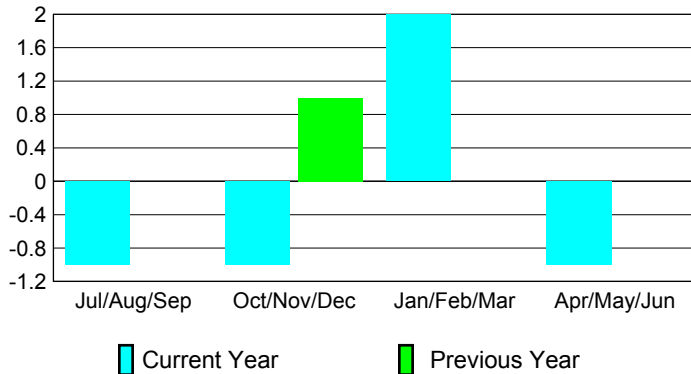

2008-2009 GMT Quarterly Report for District (or Undistricted) District 115CN

GMT: **HOWARD PATRICK LEE**

Location: **PORTUGAL**

GMT CA: **4**

CLUBS

Club Results
2008-2009

Clubs
2007-2008

Month	New Club Goal	Actual New Clubs	Actual Dropped Clubs	Gain/Loss of Clubs	Gain/Loss of Clubs
Jul/Aug/Sep	0	0	-1	-1	0
Oct/Nov/Dec	1	0	-1	-1	1
Jan/Feb/Mar	0	0	2	2	0
Apr/May/June	0	1	-2	-1	0
Totals	1	1	-2	-1	1

Club Results 2008-2009

Goal, New, Dropped, Gain/Loss

Comparison of Club Gain/Loss

Current Year Compared to the Previous Year

YTD Status Quo Clubs 2008-2009

Status Quo Clubs Compared to Status Quo Members

MEMBERSHIP