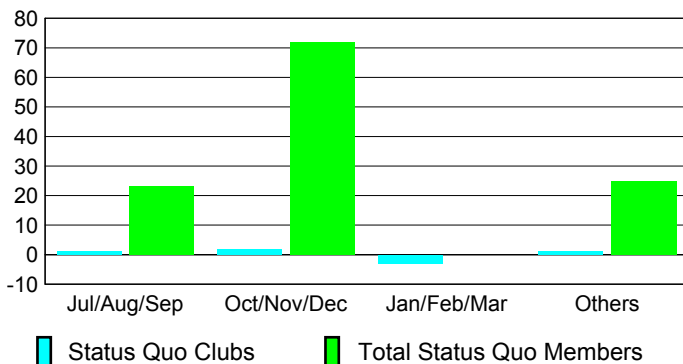

Club Results 2008-2009

Goal, New, Dropped, Gain/Loss

Comparison of Club Gain/Loss

Current Year Compared to the Previous Year

YTD Status Quo Clubs 2008-2009

Status Quo Clubs Compared to Status Quo Members

MEMBERSHIP

Membership Results
2008-2009

Membership
2007-2008

Month	Net Memb Goal	Actual New Memb	Actual Dropped Memb	Gain/Loss of Memb	Gain/Loss of Memb
Jul/Aug/Sep	0	10	-46	-36	-22
Oct/Nov/Dec	20	6	-54	-48	11
Jan/Feb/Mar	30	48	-25	23	-14
Apr/May/June	50	18	-46	-28	29
Totals	100	82	-171	-89	4