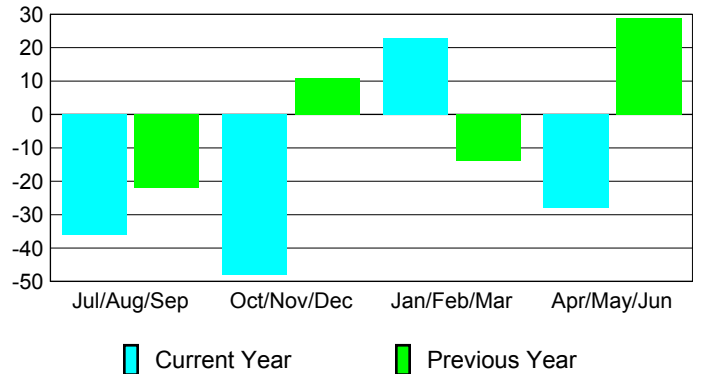

Membership Results
2008-2009

Membership
2007-2008

Month	Net Memb Goal	Actual New Memb	Actual Dropped Memb	Gain/Loss of Memb	Gain/Loss of Memb
Jul/Aug/Sep	0	10	-46	-36	-22
Oct/Nov/Dec	20	6	-54	-48	11
Jan/Feb/Mar	30	48	-25	23	-14
Apr/May/June	50	18	-46	-28	29
Totals	100	82	-171	-89	4

Membership Results 2008-2009

Goal, New, Dropped, Gain/Loss

Comparison of Membership Gain/Loss

Current Year Compared to the Previous Year

Gender Comparison 2008-2009

Male

Female