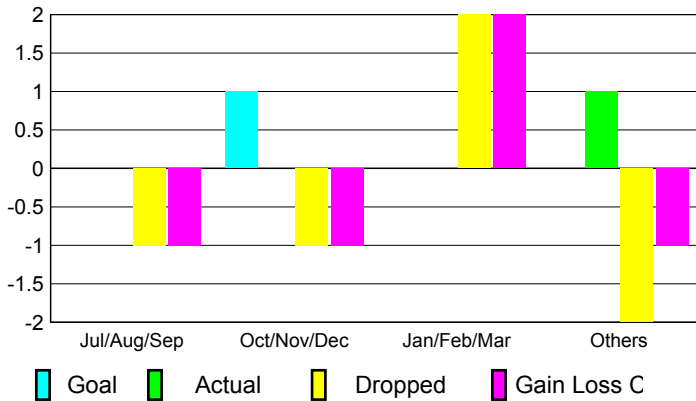

2008-2009 GMT Quarterly Report for District (or Undistricted) District 115CN

GMT: **HOWARD PATRICK LEE**

Location: **PORTUGAL**

GMT CA: **4**

CLUBS

Club Results
2008-2009

Clubs
2007-2008

Month	New Club Goal	Actual New Clubs	Actual Dropped Clubs	Gain/Loss of Clubs	Gain/Loss of Clubs
Jul/Aug/Sep	0	0	-1	-1	0
Oct/Nov/Dec	1	0	-1	-1	1
Jan/Feb/Mar	0	0	2	2	0
Apr/May/June	0	1	-2	-1	0
Totals	1	1	-2	-1	1

Club Results 2008-2009

Goal, New, Dropped, Gain/Loss

Comparison of Club Gain/Loss

Current Year Compared to the Previous Year

YTD Status Quo Clubs 2008-2009

Status Quo Clubs Compared to Status Quo Members

MEMBERSHIP

Membership Results
2008-2009

Membership
2007-2008

Month	Net Memb Goal	Actual New Memb	Actual Dropped Memb	Gain/Loss of Memb	Gain/Loss of Memb
Jul/Aug/Sep	0	10	-46	-36	-22
Oct/Nov/Dec	20	6	-54	-48	11
Jan/Feb/Mar	30	48	-25	23	-14
Apr/May/June	50	18	-46	-28	29
Totals	100	82	-171	-89	4