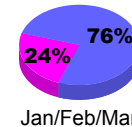

Membership Results
2008-2009

Membership
2007-2008

Month	Net Memb Goal	Actual New Memb	Actual Dropped Memb	Gain/Loss of Memb	Gain/Loss of Memb
Jul/Aug/Sep	0	10	-46	-36	-22
Oct/Nov/Dec	20	6	-54	-48	11
Jan/Feb/Mar	30	48	-25	23	-14
Apr/May/June	50	18	-46	-28	29
Totals	100	82	-171	-89	4

Membership Results 2008-2009

Goal, New, Dropped, Gain/Loss

Comparison of Membership Gain/Loss

Current Year Compared to the Previous Year

Gender Comparison 2008-2009

Male

Female