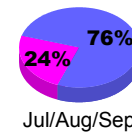

Membership Results
2008-2009

Membership
2007-2008

Month	Net Memb Goal	Actual New Memb	Actual Dropped Memb	Gain/Loss of Memb	Gain/Loss of Memb
Jul/Aug/Sep	0	10	-46	-36	-22
Oct/Nov/Dec	20	6	-54	-48	11
Jan/Feb/Mar	30	48	-25	23	-14
Apr/May/June	50	18	-46	-28	29
Totals	100	82	-171	-89	4

Membership Results 2008-2009

Goal, New, Dropped, Gain/Loss

Comparison of Membership Gain/Loss

Current Year Compared to the Previous Year

Gender Comparison 2008-2009

Male

Female